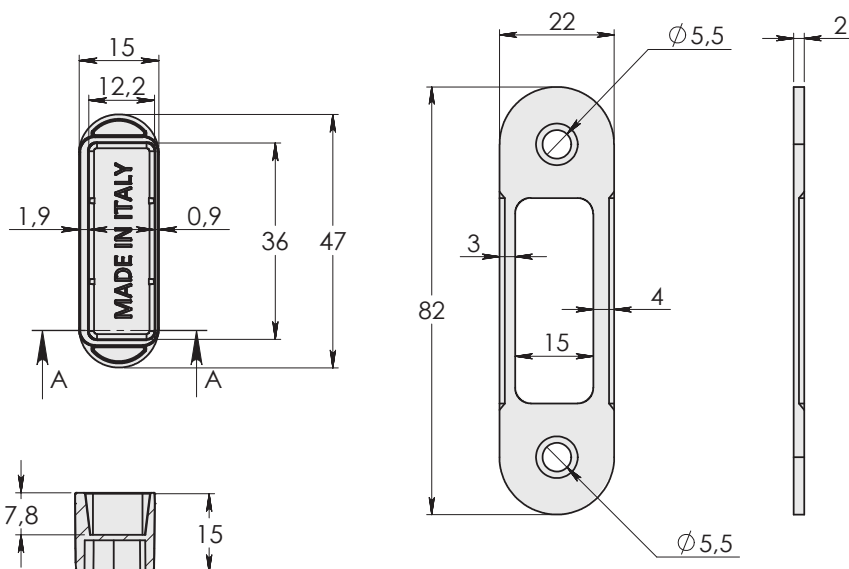

# Incontri magnetici per serrature ATTRAZIONE

Magnetic strikings for ATTRAZIONE Locks

reversible striking with basin | Art. W7

Grigio - Grey

Avana - Havana

Marrone - Brown

Bianco - White

Nero - Black

reversible striking with metal plate and basin double regulation | Art. W8

Finiture | Finishes

	Ottonato Lucido + cat. Polished Brass pl.	OTL		Nero Verniciato Matt Black Painted	VRN
	Nichelato Lucido + cat. Polished Nickel pl.	NLC		Bianco Verniciato White Painted	VRB
	Acciaio Inox AISI 304 Stainless steel SS304	INX		Nichelato Satinato Satin Nickel pl.	NIS
	Oro Verniciato Gold Painted	VRO		Ottonato Matt Matt Brass pl.	OTS
	Bronzato Satinato Satin Bronze pl.	BRG		Cromato Satinato Matt Chrome pl.	CRS
	Nichelato Matt Matt Nickel pl.	NIM		Ramato Opaco Matt Copper pl.	RAM
	Bronzato Verniciato Bronze Painted	BRZ		Titanio Verniciato Titanium Painted	TIT
	Silver Verniciato Silver Painted	SLV			