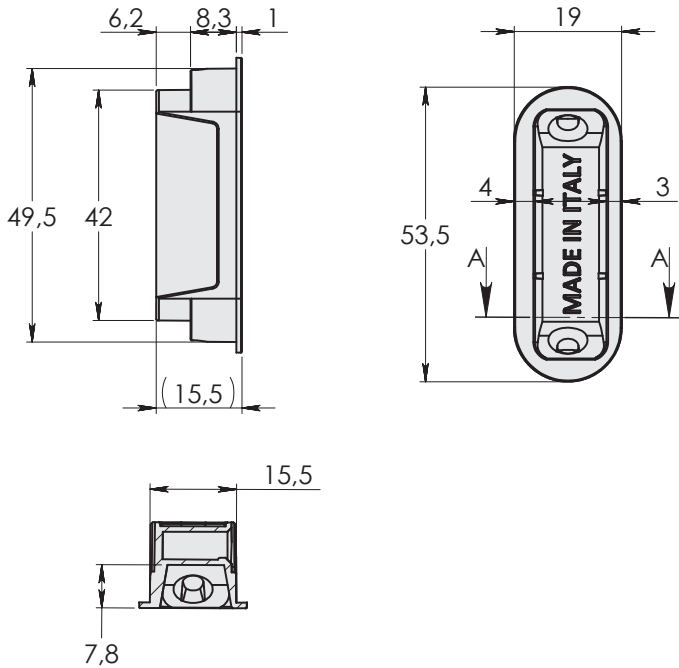

# Incontri magnetici per serrature ATTRAZIONE

Magnetic strikings for ATTRAZIONE Locks

reversible striking with basin | Art. W7

Grigio - Grey

Avana - Havana

Marrone - Brown

Bianco - White

Nero - Black

reversible striking with metal plate and basin double regulation | Art. W8

Finiture | Finishes

	Ottonato Lucido + cat. Polished Brass pl.	OTL		Nero Verniciato Matt Black Painted	VRN
	Nichelato Lucido + cat. Polished Nickel pl.	NLC		Bianco Verniciato White Painted	VRB
	Acciaio Inox AISI 304 Stainless steel SS304	INX		Nichelato Satinato Satin Nickel pl.	NIS
	Oro Verniciato Gold Painted	VRO		Ottonato Matt Matt Brass pl.	OTS
	Bronzato Satinato Satin Bronze pl.	BRG		Cromato Satinato Matt Chrome pl.	CRS
	Nichelato Matt Matt Nickel pl.	NIM		Ramato Opaco Matt Copper pl.	RAM
	Bronzato Verniciato Bronze Painted	BRZ		Titanio Verniciato Titanium Painted	TIT
	Silver Verniciato Silver Painted	SLV			