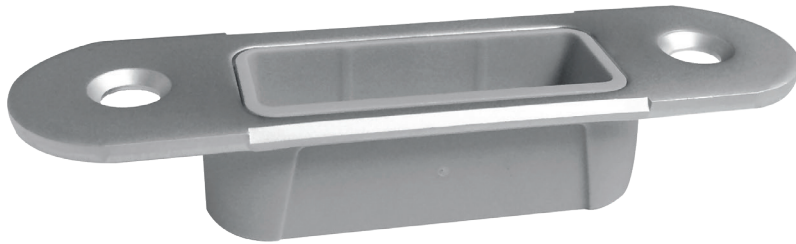

# Incontri magnetici per serrature ATTRAZIONE

Magnetic strikings for ATTRAZIONE Locks

reversible striking with basin | Art. W7

Grigio - Grey

Avana - Havana

Marrone - Brown

Bianco - White

Nero - Black

reversible striking with metal plate and basin double regulation | Art. W8

Finiture | Finishes

	Ottonato Lucido + cat. Polished Brass pl.	OTL		Nero Verniciato Matt Black Painted	VRN
	Nichelato Lucido + cat. Polished Nickel pl.	NLC		Bianco Verniciato White Painted	VRB
	Acciaio Inox AISI 304 Stainless steel SS304	INX		Nichelato Satinato Satin Nickel pl.	NIS
	Oro Verniciato Gold Painted	VRO		Ottonato Matt Matt Brass pl.	OTS
	Bronzato Satinato Satin Bronze pl.	BRG		Cromato Satinato Matt Chrome pl.	CRS
	Nichelato Matt Matt Nickel pl.	NIM		Ramato Opaco Matt Copper pl.	RAM
	Bronzato Verniciato Bronze Painted	BRZ		Titanio Verniciato Titanium Painted	TIT
	Silver Verniciato Silver Painted	SLV			