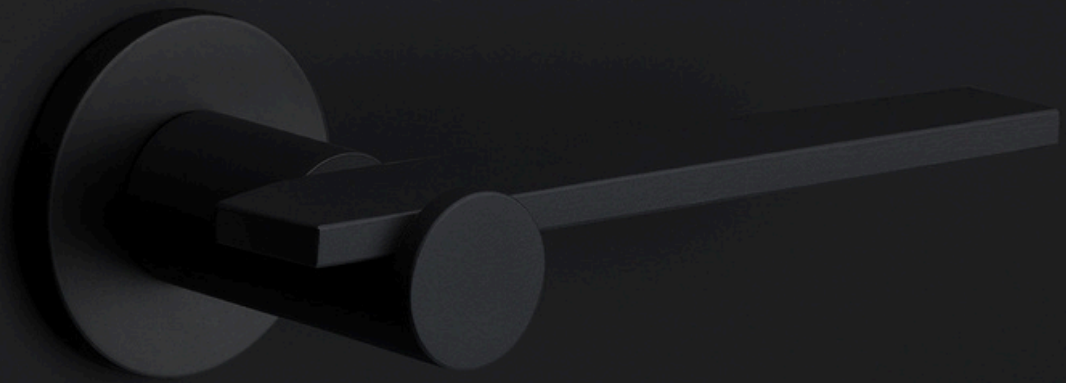

TENSE

by Bertram Beerbaum

FORMANI®