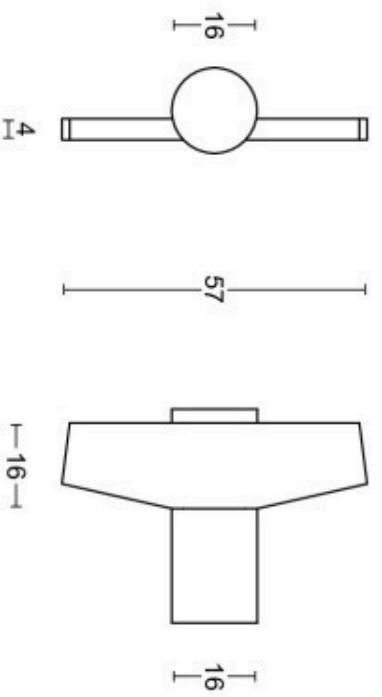

TENSE BB25M

solid cabinet knob
stainless steel

FORMANI® FORMANI HOLLAND B.V. EUROPELANN 12 6159 AB MAASDIECHT-ALPHOORT NL T +31 (0)43 300 9010 W WWW.FORMANI.COM		Type :	TENSE BB25M	Version:	V01
Formani filename: 3304P001_BB25M_V02.dwg		Description:	solid cabinet knob stainless steel	Format:	A3
Drawn by: Semih Aslan					
Creation date: 22-11-2023