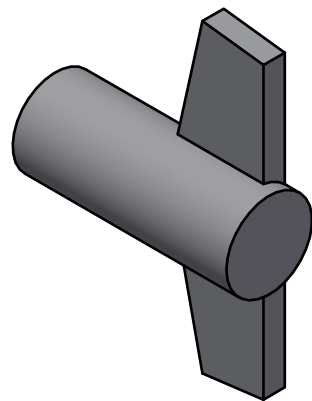

TENSE BB25M

solid cabinet knob
stainless steel

<p>FORMANI®</p> <p>FORMANI HOLLAND B.V. EUROPALAAN 12 6199 AB MAASTRICHT-AIRPORT NL T +31 (0)43 308 90 00 INFO@FORMANI.COM WWW.FORMANI.COM</p>	Type :	TENSE BB25M	Version:	V01
	Formani filename: 3304P001_BB25M_V02.dwg	Description:	solid cabinet knob stainless steel	Format
	Drawn by: Semih Aslan			
Creation date: 22-11-2023				