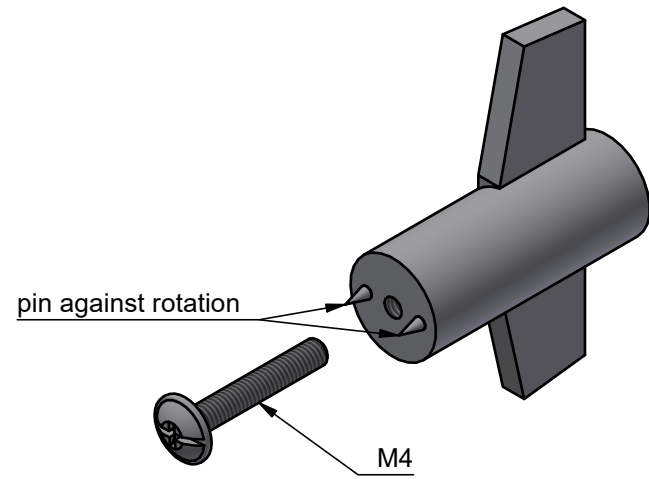

TENSE BB25M

solid cabinet knob
stainless steel

<p>FORMANI®</p> <p>FORMANI HOLLAND B.V. EUROPALAAN 12 6199 AB MAASTRICHT-AIRPORT NL T +31 (0)43 308 90 00 INFO@FORMANI.COM WWW.FORMANI.COM</p>	Type :	TENSE BB25M	Version:	V01
	Formani filename: 3304P001_BB25M_V02.dwg	Description:	solid cabinet knob stainless steel	Format
	Drawn by: Semih Aslan			
Creation date: 22-11-2023				