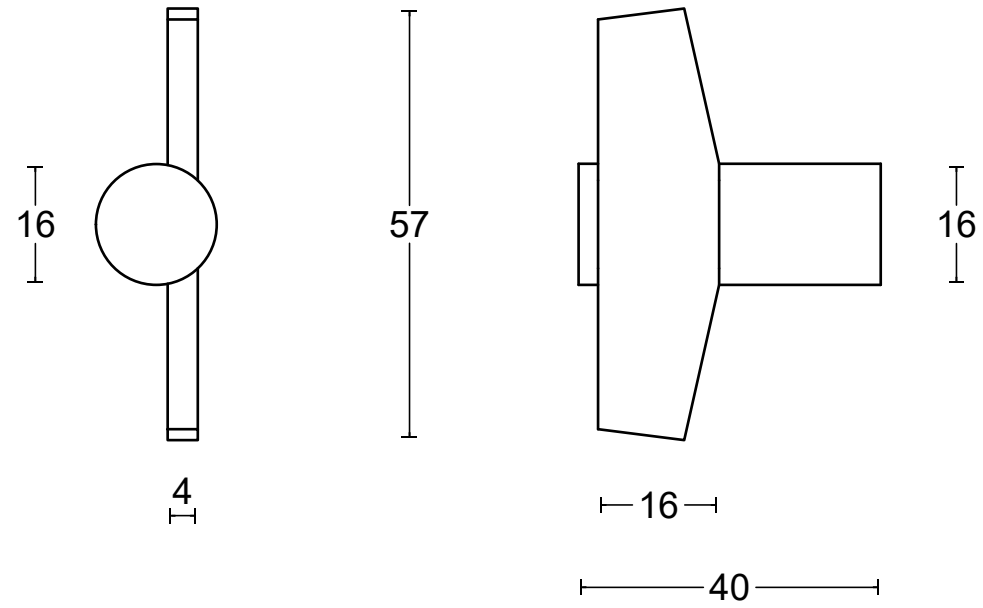

TENSE BB25M

solid cabinet knob
stainless steel

<p>FORMANI®</p> <p>FORMANI HOLLAND B.V. EUROPALAAN 12 6199 AB MAASTRICHT-AIRPORT NL T +31 (0)43 308 90 00 INFO@FORMANI.COM WWW.FORMANI.COM</p>	Type :	TENSE BB25M	Version:	V01
	Formani filename: 3304P001_BB25M_V02.dwg	Description:	solid cabinet knob stainless steel	Format
	Drawn by: Semih Aslan			
Creation date: 22-11-2023				