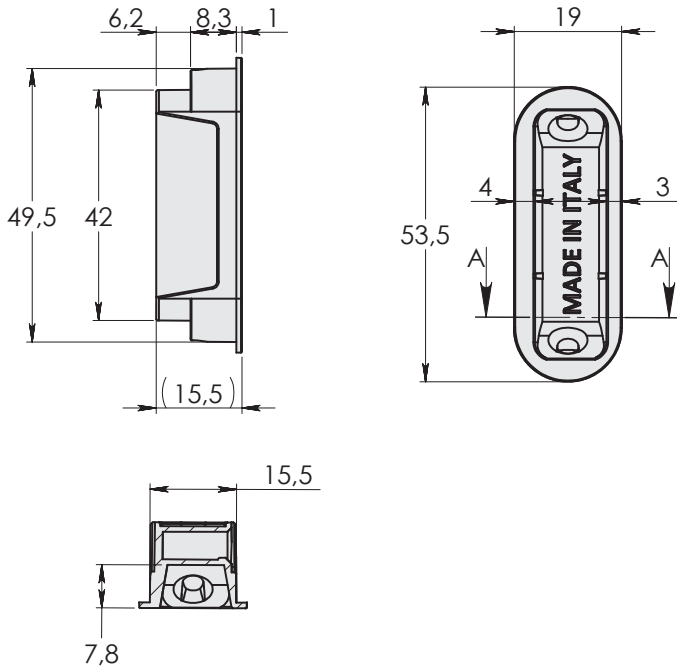

# Incontri magnetici per serrature ATTRAZIONE

Magnetic strikings for ATTRAZIONE Locks

reversible striking with basin | Art. W7

Grigio - Grey

Avana - Havana

Marrone - Brown

Bianco - White

Nero - Black

reversible striking with metal plate and basin  
double regulation

Art. W8

Finiture | Finishes

	Ottonato Lucido + cat. Polished Brass pl.	OTL		Nero Verniciato Matt Black Painted	VRN
	Nichelato Lucido + cat. Polished Nickel pl.	NLC		Bianco Verniciato White Painted	VRB
	Acciaio Inox AISI 304 Stainless steel SS304	INX		Nichelato Satinato Satin Nickel pl.	NIS
	Oro Verniciato Gold Painted	VRO		Ottonato Matt Matt Brass pl.	OTS
	Bronzato Satinato Satin Bronze pl.	BRG		Cromato Satinato Matt Chrome pl.	CRS
	Nichelato Matt Matt Nickel pl.	NIM		Ramato Opaco Matt Copper pl.	RAM
	Bronzato Verniciato Bronze Painted	BRZ		Titanio Verniciato Titanium Painted	TIT
	Silver Verniciato Silver Painted	SLV			