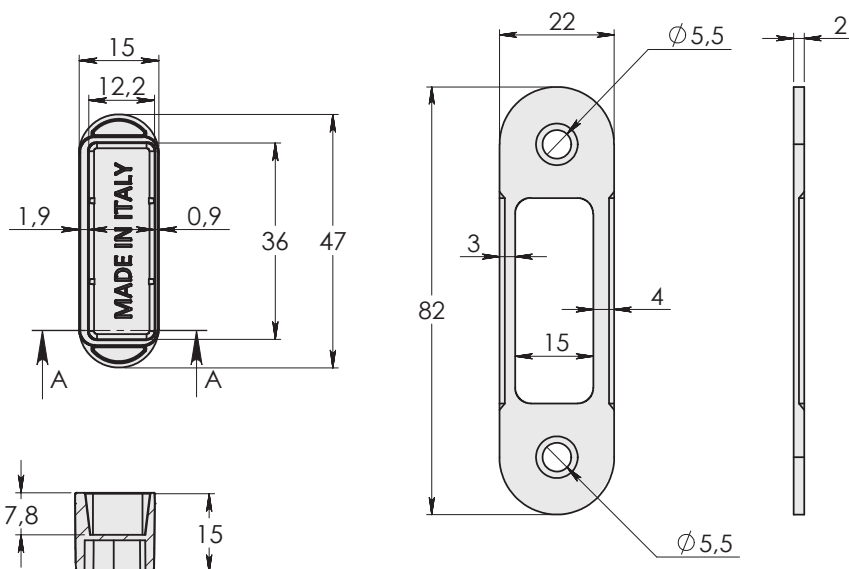

# Incontri magnetici per serrature ATTRAZIONE

Magnetic strikings for ATTRAZIONE Locks

reversible striking with basin | Art. W7

Grigio - Grey

Avana - Havana

Marrone - Brown

Bianco - White

Nero - Black

reversible striking with metal plate and basin  
double regulation

Art. W8

Finiture | Finishes

	Ottonato Lucido + cat. Polished Brass pl.	OTL		Nero Verniciato Matt Black Painted	VRN
	Nichelato Lucido + cat. Polished Nickel pl.	NLC		Bianco Verniciato White Painted	VRB
	Acciaio Inox AISI 304 Stainless steel SS304	INX		Nichelato Satinato Satin Nickel pl.	NIS
	Oro Verniciato Gold Painted	VRO		Ottonato Matt Matt Brass pl.	OTS
	Bronzato Satinato Satin Bronze pl.	BRG		Cromato Satinato Matt Chrome pl.	CRS
	Nichelato Matt Matt Nickel pl.	NIM		Ramato Opaco Matt Copper pl.	RAM
	Bronzato Verniciato Bronze Painted	BRZ		Titanio Verniciato Titanium Painted	TIT
	Silver Verniciato Silver Painted	SLV			