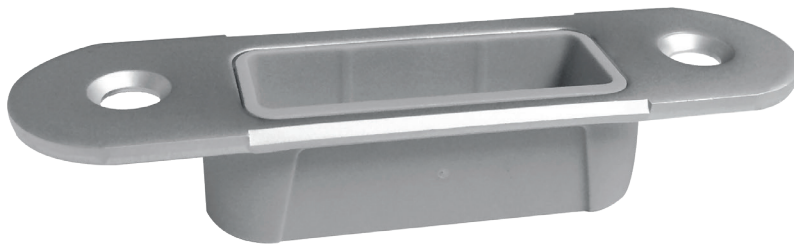

# Incontri magnetici per serrature ATTRAZIONE

Magnetic strikings for ATTRAZIONE Locks

reversible striking with basin | Art. W7

Grigio - Grey

Avana - Havana

Marrone - Brown

Bianco - White

Nero - Black

reversible striking with metal plate and basin  
double regulation

Art. W8

Finiture | Finishes

	Ottonato Lucido + cat. Polished Brass pl.	OTL		Nero Verniciato Matt Black Painted	VRN
	Nichelato Lucido + cat. Polished Nickel pl.	NLC		Bianco Verniciato White Painted	VRB
	Acciaio Inox AISI 304 Stainless steel SS304	INX		Nichelato Satinato Satin Nickel pl.	NIS
	Oro Verniciato Gold Painted	VRO		Ottonato Matt Matt Brass pl.	OTS
	Bronzato Satinato Satin Bronze pl.	BRG		Cromato Satinato Matt Chrome pl.	CRS
	Nichelato Matt Matt Nickel pl.	NIM		Ramato Opaco Matt Copper pl.	RAM
	Bronzato Verniciato Bronze Painted	BRZ		Titanio Verniciato Titanium Painted	TIT
	Silver Verniciato Silver Painted	SLV			